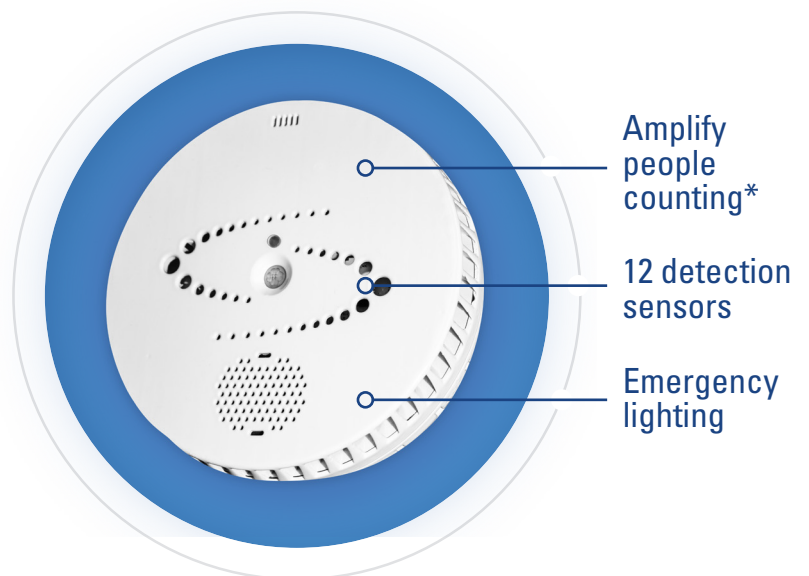

HALO SMART SENSOR

Our all-in-one health, safety and vape device

ABOUT

The HALO Smart Sensor is the industry leader in addressing safety and security concerns by monitoring carbon dioxide (CO2), particulate concentrations, humidity, volatile organic compounds (VOC), and nitrogen dioxide (NO2) in the air, without compromising privacy. HALO Amplify's Connected Sensor Suite is designed to help protect markets such as schools.

VAPE AND MARIJUANA (THC) DETECTION

DISEASE PREVENTION

AIR QUALITY MONITORING

MOTION DETECTION

GUN DETECTION

GENERAL FEATURES

- Real Time Notifications
- Site-Specific Access
- Live View Map
- Analytics
- Dashboard
- Logging and Reports
- Maintenance and Support
- Secure
- System Health Status

PHYSICAL FEATURES

*HALO-3C-PC